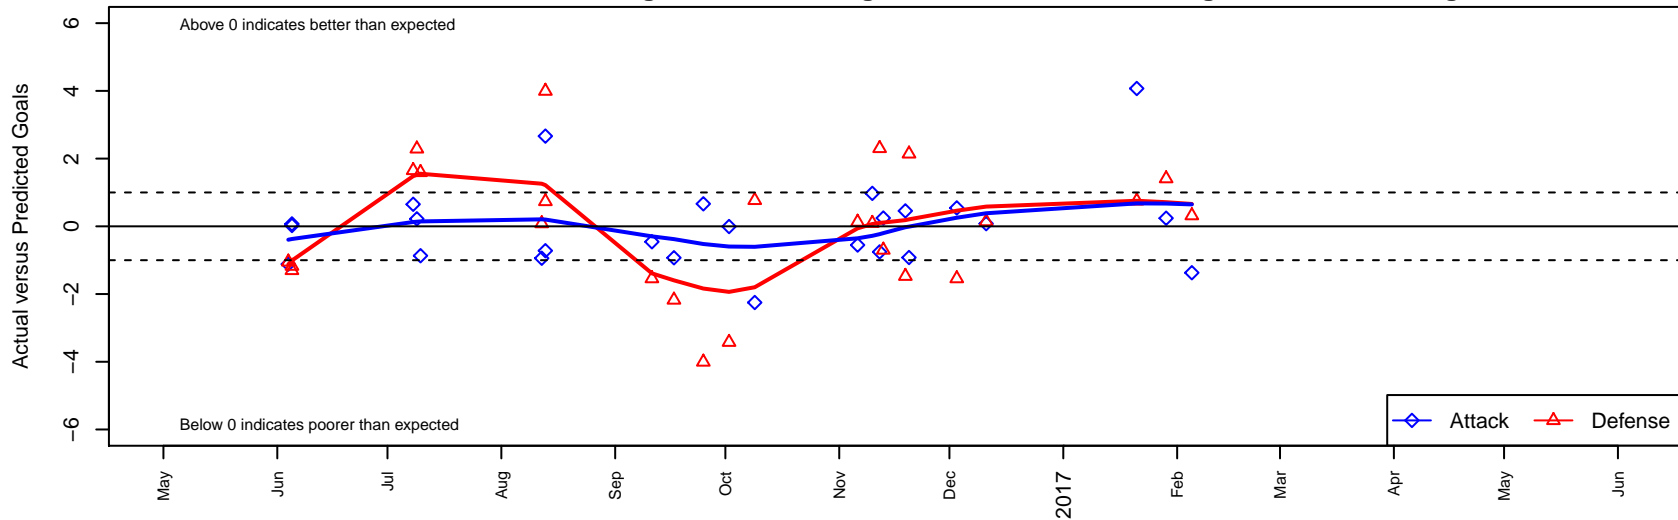

Crossfire Premier B B98

Crossfire Premier SC
 Redmond, WA
 B98 total strength=1627
 attack=27.25 defense=11.29
 fall league = RCL B98 Div 2
 notes= Pingrey 2014-5

alt names used:
 CROSSFIRE PREMIER B98 B (WA)
 Crossfire Premier B98/99 B
 CROSSFIRE PREMIER B98/99 B (WA)
 CROSSFIRE PREMIER 98/99 BOYS B (WA)
 Crossfire Premier B98/99 B

Venues played:
 2016 Showcase of Champions U19 Diamond U
 2016 Nike Crossfire Challenge Gold Group U19
 2016 REDAPT Cup Gold U19
 2016 RCL B98 Div 2
 2016 WYS Presidents Cup B98

Crossfire Premier B B98
 Dots are actual minus expected GF (blue circles) and GA (red triangles).
 Blue line is smoothed change in attack strength. Red is smoothed change in defense strength.

**attack and defense variance (black dot)
relative to other teams
and top 10 in region**

**attack and defense rating
relative to others at age
and all opponents in last 13 months**

Performance relative to 13 month average