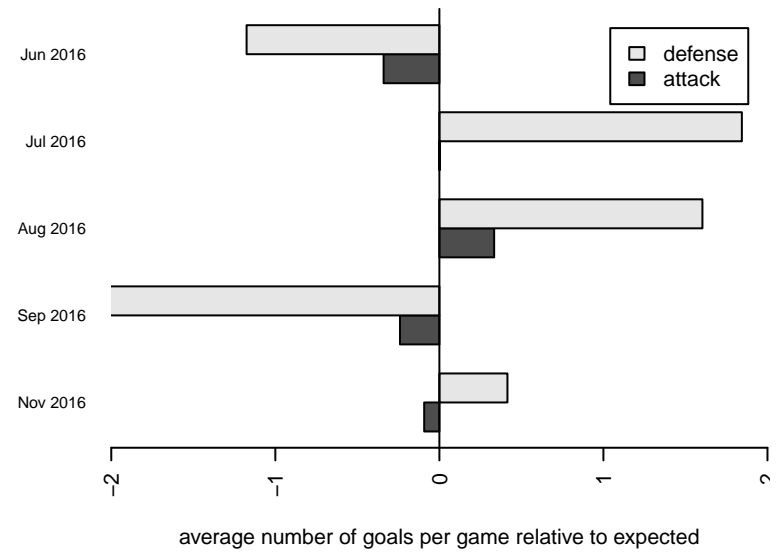

Performance relative to 13 month average