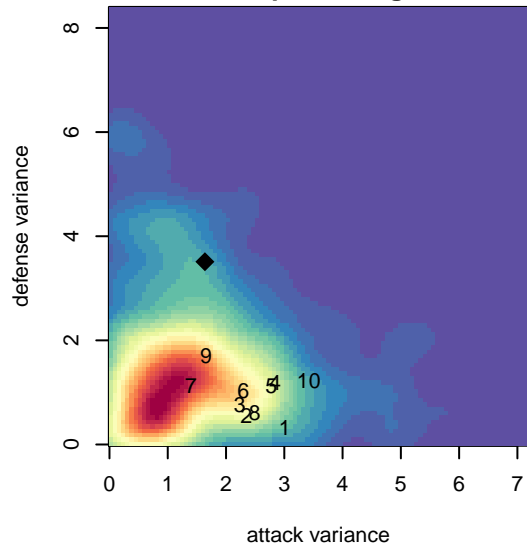

Crossfire Premier B B98

Crossfire Premier SC
 Redmond, WA
 B98 total strength=1627
 attack=27.25 defense=11.29
 fall league = RCL B98 Div 2
 notes= Pingrey 2014-5

alt names used:
 CROSSFIRE PREMIER B98 B (WA)
 Crossfire Premier B98/99 B
 CROSSFIRE PREMIER B98/99 B (WA)
 CROSSFIRE PREMIER 98/99 BOYS B (WA)
 Crossfire Premier B98/99 B

Venues played:
 2016 Showcase of Champions U19 Diamond U
 2016 Nike Crossfire Challenge Gold Group U19
 2016 REDAPT Cup Gold U19
 2016 RCL B98 Div 2
 2016 WYS Presidents Cup B98

Crossfire Premier B B98
 Dots are actual minus expected GF (blue circles) and GA (red triangles).
 Blue line is smoothed change in attack strength. Red is smoothed change in defense strength.

**attack and defense variance (black dot)
relative to other teams
and top 10 in region**

**attack and defense rating
relative to others at age
and all opponents in last 13 months**

Performance relative to 13 month average