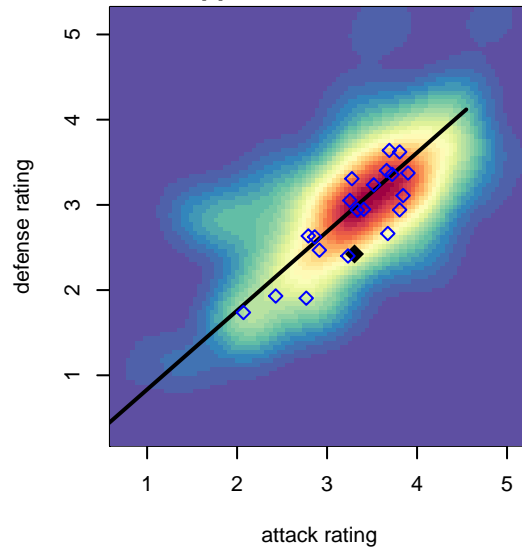

Crossfire Premier B B98

Crossfire Premier SC
 Redmond, WA
 B98 total strength=1627
 attack=27.25 defense=11.29
 fall league = RCL B98 Div 2
 notes= Pingrey 2014-5

alt names used:
 CROSSFIRE PREMIER B98 B (WA)
 Crossfire Premier B98/99 B
 CROSSFIRE PREMIER B98/99 B (WA)
 CROSSFIRE PREMIER 98/99 BOYS B (WA)
 Crossfire Premier B98/99 B

Venues played:
 2016 Showcase of Champions U19 Diamond U
 2016 Nike Crossfire Challenge Gold Group U19
 2016 REDAPT Cup Gold U19
 2016 RCL B98 Div 2
 2016 WYS Presidents Cup B98

Crossfire Premier B B98
 Dots are actual minus expected GF (blue circles) and GA (red triangles).
 Blue line is smoothed change in attack strength. Red is smoothed change in defense strength.

**attack and defense variance (black dot)
relative to other teams
and top 10 in region**

**attack and defense rating
relative to others at age
and all opponents in last 13 months**

Performance relative to 13 month average