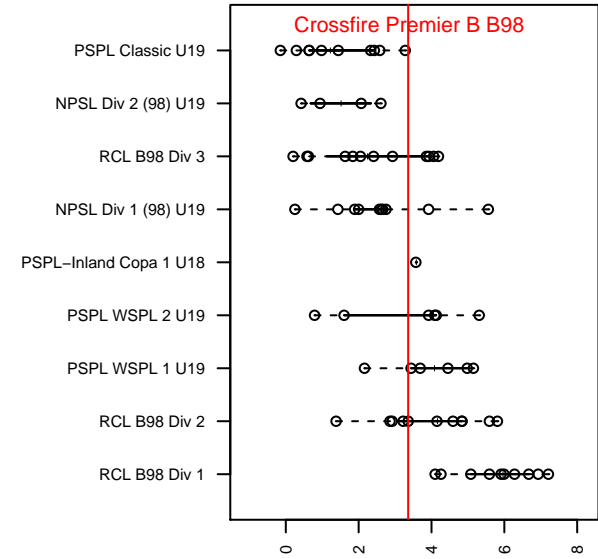

Crossfire Premier B B98

Crossfire Premier SC
 Redmond, WA
 B98 total strength=1627
 attack=27.25 defense=11.29
 fall league = RCL B98 Div 2
 notes= Pingrey 2014-5

alt names used:
 CROSSFIRE PREMIER B98 B (WA)
 Crossfire Premier B98/99 B
 CROSSFIRE PREMIER B98/99 B (WA)
 CROSSFIRE PREMIER 98/99 BOYS B (WA)
 Crossfire Premier B98/99 B

Venues played:
 2016 Showcase of Champions U19 Diamond U
 2016 Nike Crossfire Challenge Gold Group U19
 2016 REDAPT Cup Gold U19
 2016 RCL B98 Div 2
 2016 WYS Presidents Cup B98

Crossfire Premier B B98
 Dots are actual minus expected GF (blue circles) and GA (red triangles).
 Blue line is smoothed change in attack strength. Red is smoothed change in defense strength.

**attack and defense variance (black dot)
relative to other teams
and top 10 in region**

**attack and defense rating
relative to others at age
and all opponents in last 13 months**

Performance relative to 13 month average